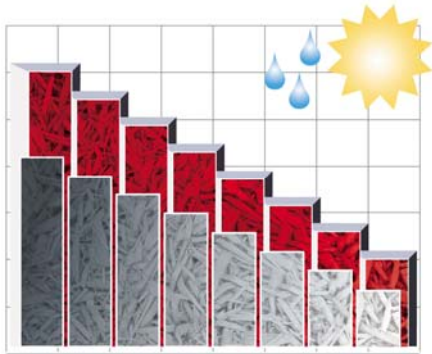

## Starburst<sup>®</sup> Mulch Colorant Specifications and Color Options

As our most vibrant and long-lasting colorant, Starburst takes performance to a higher level. With Starburst, you can create the best-looking mulch product on the market, even on difficult wood varieties such as aged or composted material. Our exclusive modular coating technology produces unmatched intensity and vibrancy from the moment of application. UV resistance offers outstanding long-term color protection without washing off or leaching into the soil.

Red

Gold

Brown

Black

*Starburst color-enhanced mulch will typically maintain its color throughout the season. Once the colors dry, they are on the mulch permanently and will not wash off or leach into the soil.*

Color	Tote Weight	Drum Weight
<b>Red</b>	4200 lb (1905 kg)	500 lb (227 kg)
<b>Gold</b>	3900 lb (1769 kg)	425 lb (193 kg)
<b>Brown</b>	3900 lb (1769 kg)	425 lb (193 kg)
<b>Black</b>	3200 lb (1452 kg)	500 lb (227 kg)